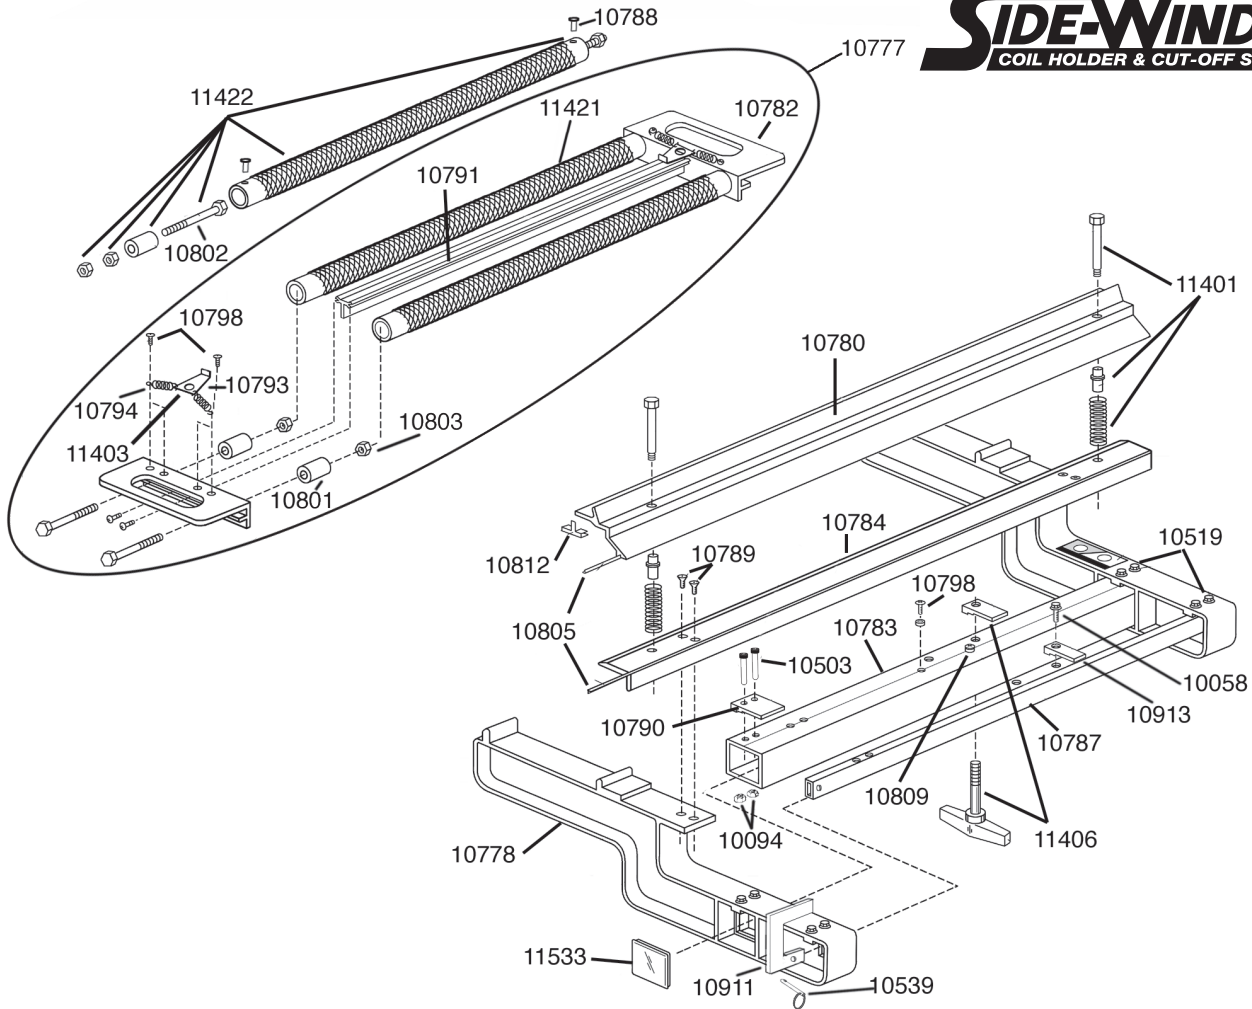

**PARTS LIST**

Item #	Description
10519	¼ -20 x ¾" Hex Washer Head Screw
10094	¼ -20 Hex Flange Nut
10503	¼ -20 x 2 ½" Socket Cap Screw
10539	¼" x 1 ¼" Faspin
10777	Coil Carriage
10778	Sidewinder Arm
10780	Clamping Rail
10783	Middle Support
10784	Clamp Support
10787	Front Support
10788	1/8" Pop Rivet
10789	#10 x 5/8 Phillips Flat Head Screw
10790	Rail Clip
10058	¼"-20 x 1" Hex Washer Head Screw
10801	Roller Tube Insert
10803	Nut

Item #	Description
10805	Top Clamp/Support Vinyl
10809	Nylon Spacer
10812	Cut-Off Stop
10911	C-Clip
10913	Retainer Clip
11401	Bolt Kit (2) 5/16-18 x 1 ¾" Shoulder Bolt (2) Clamping Rail Bushing (2) Anvil Spring
11403	Carriage Roller and Spring Kit (4) Roller/Pivot Spring (2) Clip
11406	Side-Winder Knob and Clip Kit (1) Tension Clip (5/16-18 x 2 Tee Handle Knob
11533	Back Rail Clip

Item #	Description
12044	Side-Winder Parts Bag
<b>Coil Carriage</b>	
10782	Cradle Handle
10791	Cradle Rail
10798	10-24 x ¾ Phillips Pan Head Screw
11421	Replacement Roller Cover Kit
11422	Roller Assembly Kit (1) Cradle Roller (1) 1/8" pop rivet (1) Roller Cover (2) Roller Tube Insert (2) 5/16-18 x 2 ¼ Hex Bolt (4) 5/16-18 Nylok Hex Nut