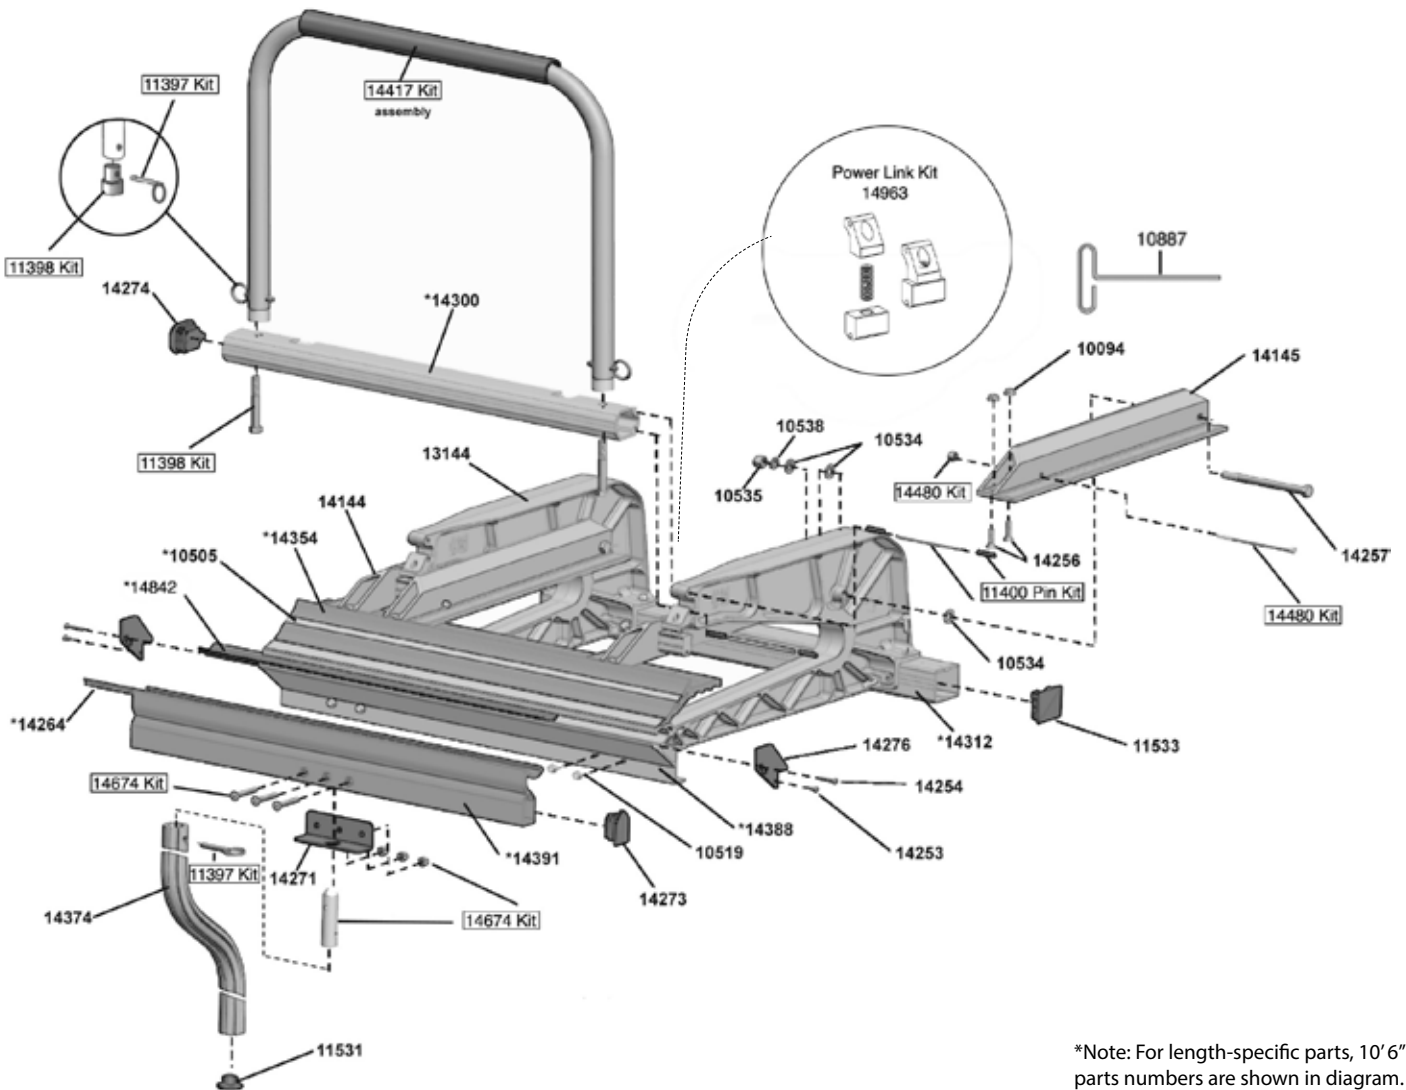

# Tapco SUPERMAX

\*Note: For length-specific parts, 10' 6" parts numbers are shown in diagram.

Item #	Description
10491	8'6" Stainless Edge
10492	10'6" Stainless Edge
10493	12'6" Stainless Edge
10504	12'6" Tape Measure
10505	10'6" Tape Measure
10506	8'6" Tape Measure
10519	¼ -20 x ¾" Hex Wash HD Sc
10534	3/8" Flat Washer
10535	3/8-16 Nylock Hex Nut
10538	Washer Lock 3/8
10887	T-Handle Hex Key
11397	¼" x 1¼" Faspin Kit (4)
11398	Locking Handle Plug Kit
11400	Locking bar Pin Kit
11531	Lifting Handle Cap
11533	Back Rail Cap
13144	C Casting SUPERMAX
14144	Pivot Arm - Left
14145	Pivot Arm - Right
14253	8-32 x 5/16" Phil Pan HD SC

Item #	Description
14254	8-32 x 1" Phil Pan HD Sc .
14256	¼ -20 x 1" FL HD Sc
14257	3/8-16 x 5" Hex Cap Bolt 2
14263	8'6" Rubber Strip
14264	10'6" Rubber Strip
14265	12'6" Rubber Strip
14841	Wear Strip 99" SUPERMAX 2 pcs.
14842	Wear Strip 123" SUPERMAX 2 pcs.
14843	Wear Strip 147" SUPERMAX 2 pcs.
14271	Lifting Handle Support Bracket (2)
14273	Moving Hinge Cap
14274	Locking bar Cap
14276	Fixed Hinge Endcap
14299	8'6" Locking bar
14300	10'6" Locking bar
14301	12'6" Locking bar
14311	8'6" Back Rail

Item #	Description
14312	10'6" Back Rail
14313	12'6" Back Rail
14353	8'6" Locking Anvil
14354	10'6" Locking Anvil
14355	12'6" Locking Anvil
14374	Lifting Handle Assembly
14387	8'6" Fixed Hinge
14388	10'6" Fixed Hinge
14389	12'6" Fixed Hinge
14390	8'6" Moving Hinge
14391	10'6" Moving Hinge
14392	12'6" Moving Hinge
14417	MX Hemming Handle Assembly
14456	SUPERMAX™ Brake Parts Bag 8'
14457	SUPERMAX™ Brake Parts Bag
14480	Bolt and Nut Kit
14674	Lifting Handle Plug Kit (2)
14963	Power Link Kit 6