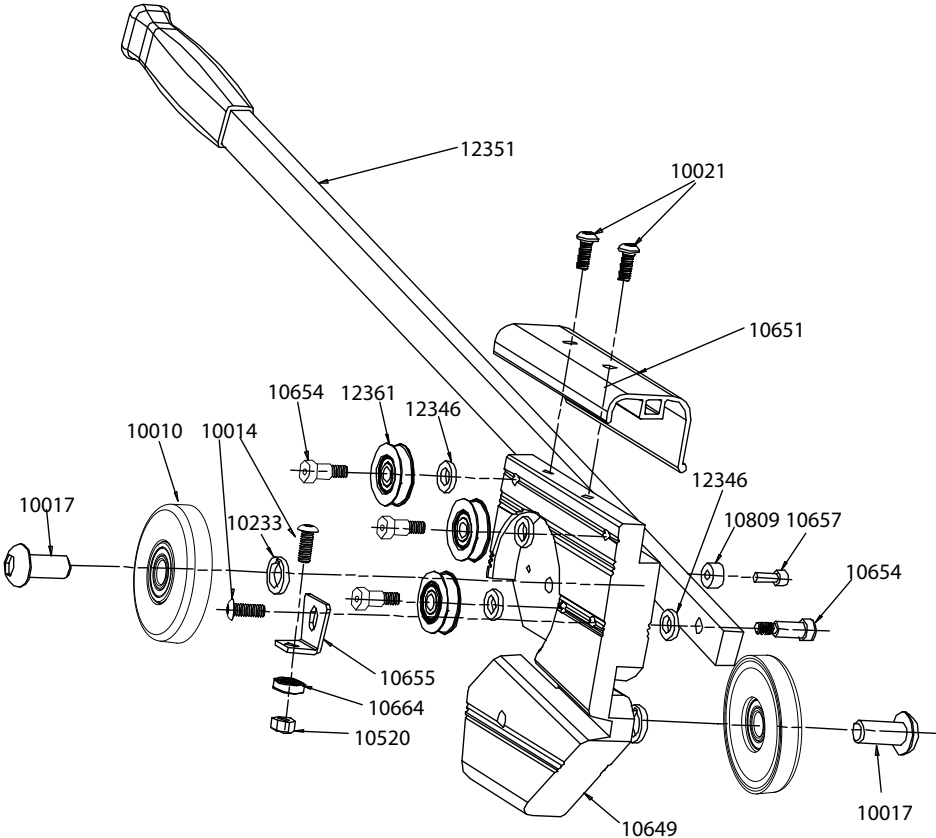

MAX SLITTER CUT-OFF

Item #	Description
10010	Knife Assembly **
10014	¼ -20 x 5/8" Button Hd Screw
10021	¼ -20 x 1" Button Hd Screw
10233	.25" Washer/Shim **
10520	¼ -20 Nylon Hex Nut
10649	Slitter Cut-Off Body
10651	Slitter Cut-Off Cover
10654	¼ -20 x ¾"Shoulder Bolt
10655	Roller"L" Bracket
10664	Guide Bracket Bearing
10809	Nylon Spacer
10017	Pro Knife Bolt
12346	SCO Track Bearing Shim
12351	MAX SCO Handle Assembly
12361	SCOTrack Bearing

**Please contact Customer Service if these parts need to be replaced.

PORT-O-SLITTER CUT-OFF

Item #	Description
10014	¼ -20 5/8" Button Hd Screw
10021	¼ -20 1" Button Hd Screw
10520	¼ -20 Nylon Hex Nut
10651	SCO Cover
10652	24" SCO Handle
10654	¼ -20 x ¾"Shoulder Bolt
10655	Roller"L" Bracket
10660	SCO Guide Bearing
10665	SCO Handle Stud
12337	SCO Body with Knives **
12346	SCO Track Bearing Shim
12361	SCOTrack Bearing(ea)